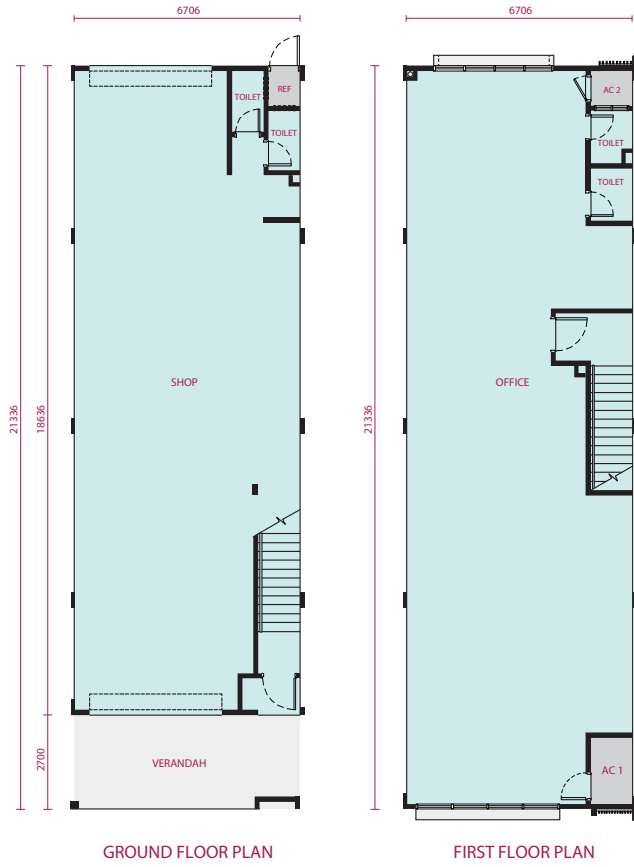

2-Storey Shop Office Intermediate - 22' x 70'

Gross Built-up : 3,064 sqft

2-Storey Shop Office Intermediate - 22' x 80'

Gross Built-up : 3,509 sqft