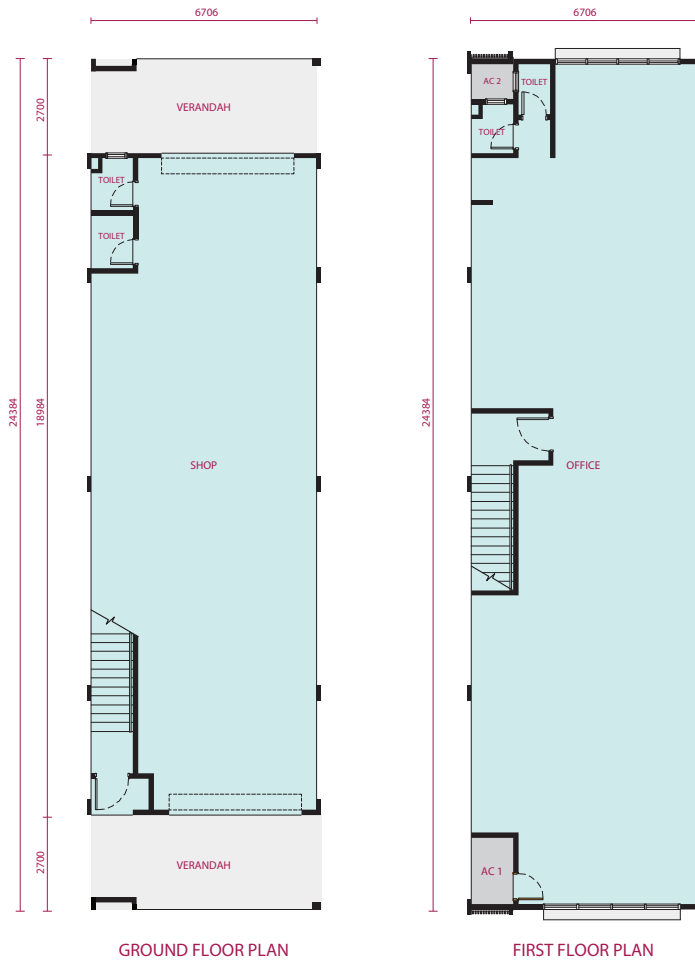

2-Storey Shop Office Intermediate - 22' x 70'

Gross Built-up : 3,064 sqft

2-Storey Shop Office Intermediate - 22' x 80'

Gross Built-up : 3,509 sqft